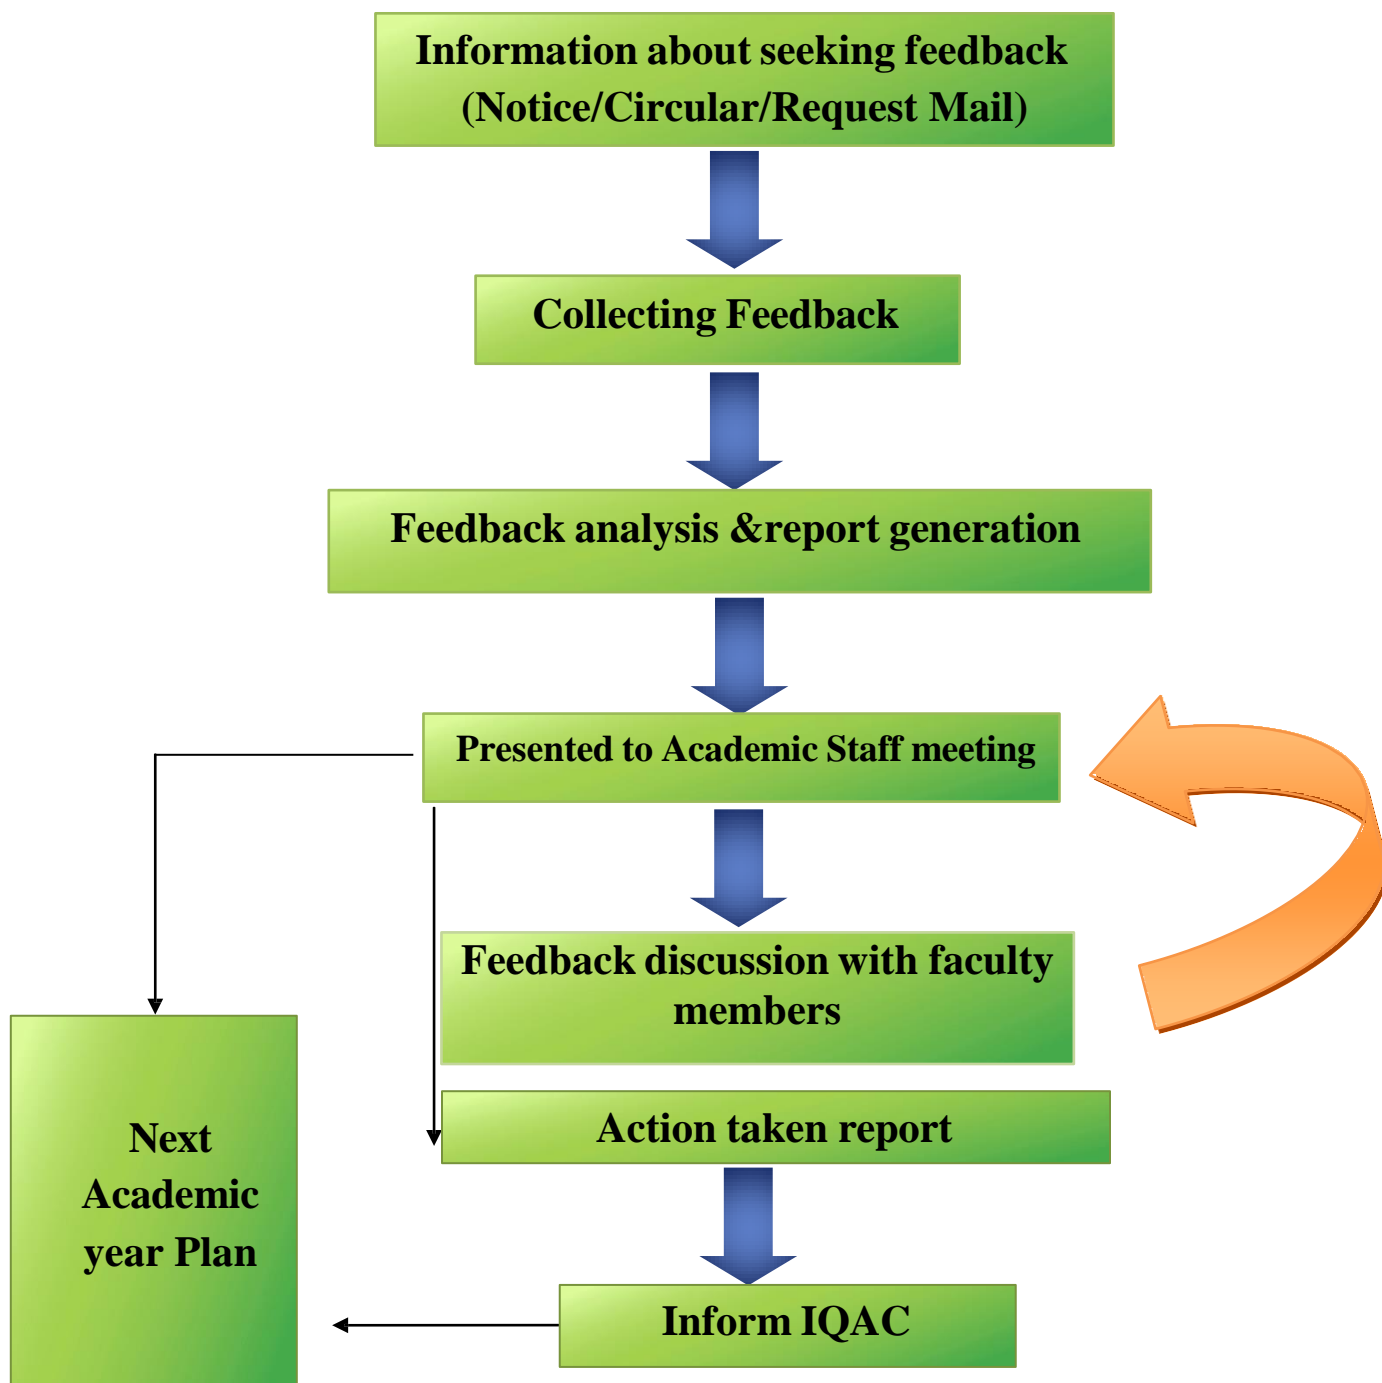

Principal
Rajdhani College of Engg. &
Management, BBSR